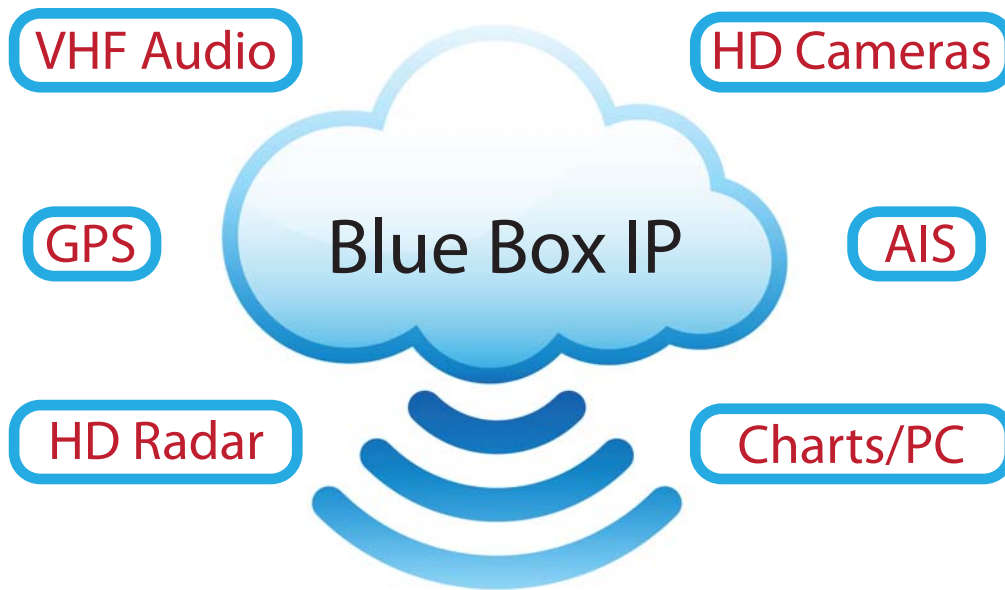

# *Blue Box*

IP

## HD Vessel Recording System

Blue Box IP is the latest innovation from IMS. Using network technology we give vessel owners, operations, safety and claims the ability to see the entire vessel operation.

## Vessel Operations Training/Safety Claims

Inputs	24 HD 1080P Camera Inputs 3 VHF Inputs 2 Analog Radar Inputs 2 Digital Radar Inputs GPS Module Input (NMEA0183) AIS Module Input (NMEA0183) 2 HD PC Record Inputs (License Required)
Outputs	HDMI (audio/video) VGA (Video Only) eSATA Port (Increased Data Time) RS232/RS485 (Comm/PTZ Cameras) 2 USB Ports (front/rear)
PoE	Embedded 16 Port PoE Switch
Alarms	SNMP, Email, Logging, Snapshot
Dimentions	24" x 30" x 8"
Weight	65 Lbs
Power	115VAC 8 Amps (Embedded AC Line Conditioner)